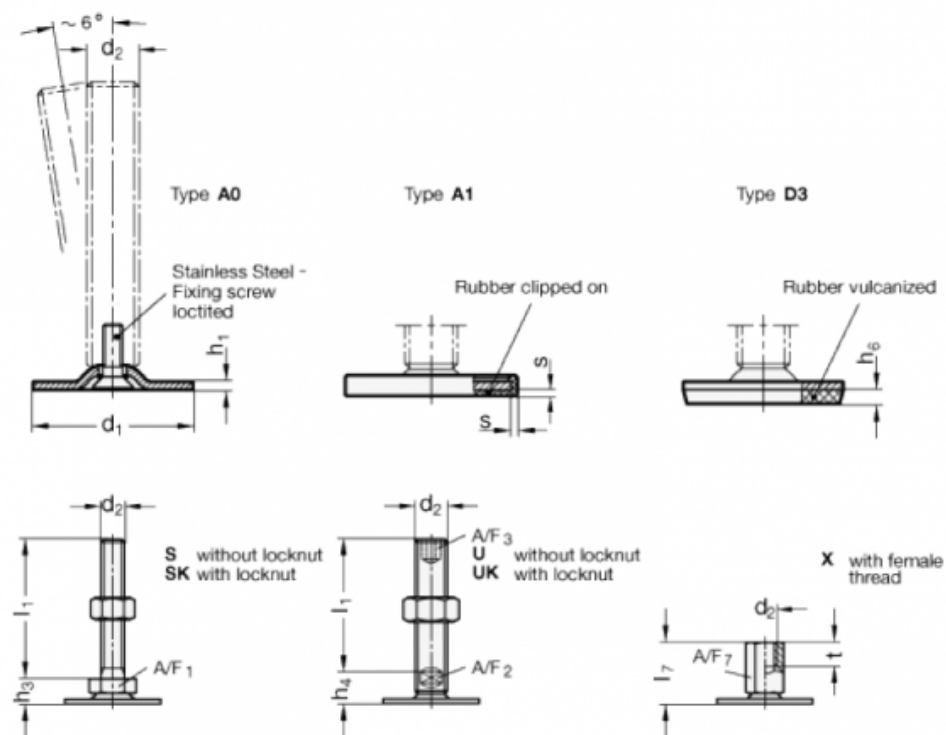

Data Sheet

Article number: 204050M850A3SK

Description: E+G levelling foot
GN 40-50-M8-50-A3-SK

Note: SK With nut, External hexagon at the bottom

Measures

A/F1	= 17
d1	= 50
d2	= M8
h1	= 2.5
h3	= 11
h6	= 4
l1	= 50
s	=